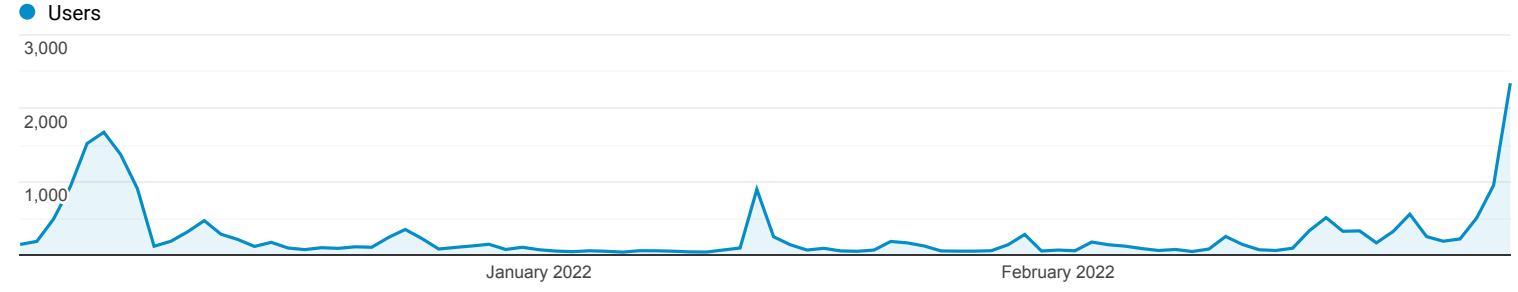

Audience Overview

All Users  
100.00% Users

Dec 1, 2021 - Feb 28, 2022

Overview

<b>Users</b> 22,046	<b>New Users</b> 20,915	<b>Sessions</b> 24,000
<b>Number of Sessions per User</b> 1.09	<b>Pageviews</b> 56,527	<b>Pages / Session</b> 2.36
<b>Avg. Session Duration</b> 00:00:23	<b>Bounce Rate</b> 0.42%	