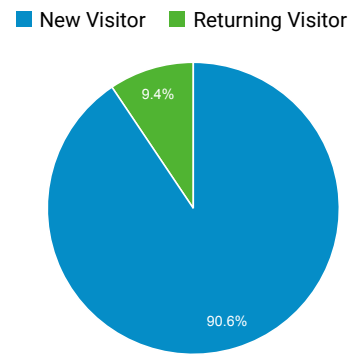

Audience Overview

All Users  
100.00% Users

Dec 1, 2021 - Feb 28, 2022

Overview

<b>Users</b> 22,046	<b>New Users</b> 20,915	<b>Sessions</b> 24,000
<b>Number of Sessions per User</b> 1.09	<b>Pageviews</b> 56,527	<b>Pages / Session</b> 2.36
<b>Avg. Session Duration</b> 00:00:23	<b>Bounce Rate</b> 0.42%	