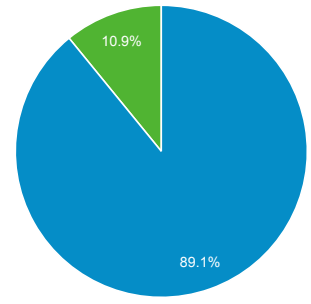

Users 20,155	New Users 19,050	Sessions 22,020
Number of Sessions per User 1.09	Pageviews 25,374	Pages / Session 1.15
Avg. Session Duration 00:00:36	Bounce Rate 89.36%	

■ New Visitor ■ Returning Visitor